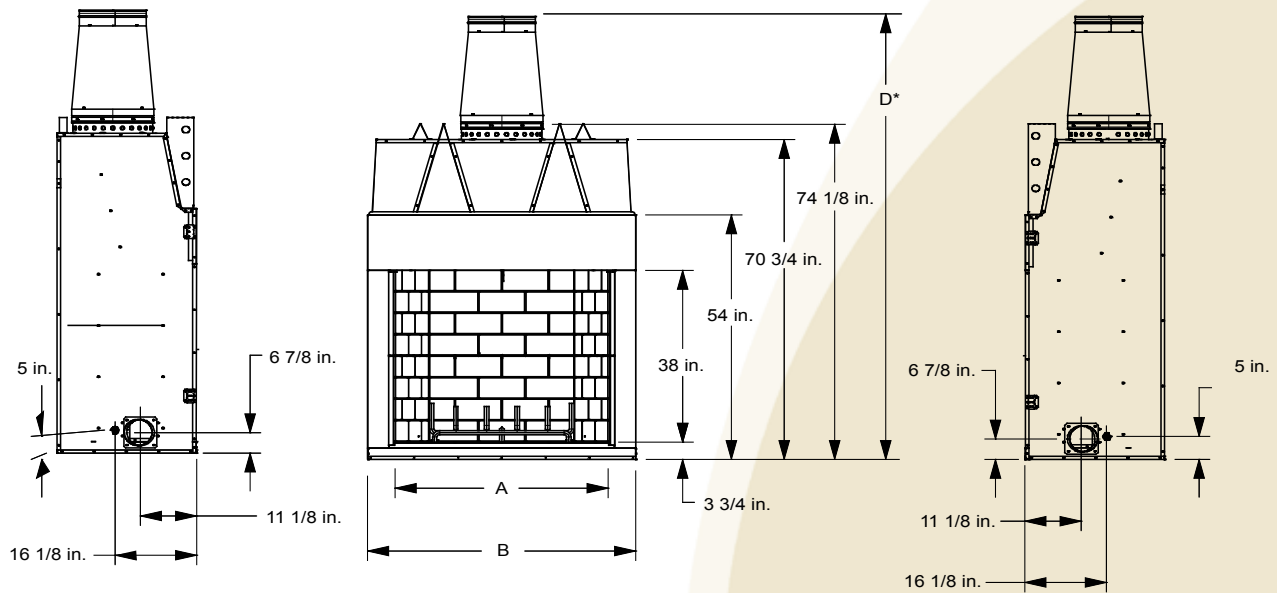

## Product Dimensions

PRODUCT DIMENSIONS				
Model	A	B	C	D
BIR36	36"	46-7/8"	31-1/8"	N/A
BIR42	42"	52-7/8"	37-1/8"	97-1/2"*
BIR50	50"	60-7/8"	45-1/8"	N/A

\*Transition collar included on BIR42 only

## Product Framing Dimensions

FRAMING DIMENSIONS				
Model	A	B**	C***	D
BIR36	47-7/8"	28-1/2"	74-1/4"	12"
BIR42	53-7/8"	28-3/8"	74-1/2"	12"
BIR50	61-7/8"	28-3/8"	74-1/2"	12"

\*\*If interior of chase will be drywalled, add the thickness to this measurement