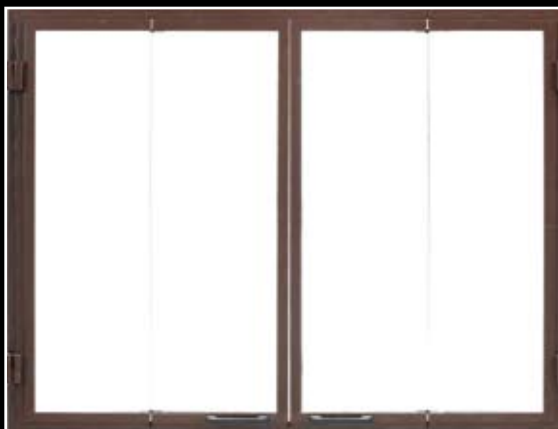

Birmingham Woodburning Fireplace

Options*

Doors

Operable Bi-fold Glass Doors
DFG4036/DFG4042/DFG4050(BK/BZ)