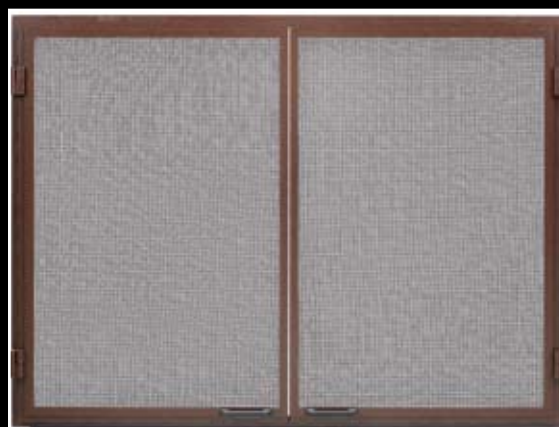

Operable Mesh Screen Doors
DFS4036/DFS4042/DFS4050(BK/BZ)

Finishes

Finish options shown here available for the Birmingham glass and mesh screen doors

Venting

BIR36 SL1100 Series

BIR42 SL1100 Series

BIR50 Requires 14" Dura-Vent
DuraChimney II