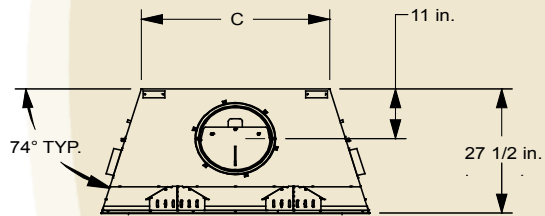

## Product Dimensions

PRODUCT DIMENSIONS				
Model	A	B	C	D
BIR36	36"	46-7/8"	31-1/8"	N/A
BIR42	42"	52-7/8"	37-1/8"	97-1/2"*
BIR50	50"	60-7/8"	45-1/8"	N/A

\*Transition collar included on BIR42 only

## Product Framing Dimensions

FRAMING DIMENSIONS				
Model	A	B**	C***	D
BIR36	47-7/8"	28-1/2"	74-1/4"	12"
BIR42	53-7/8"	28-3/8"	74-1/2"	12"
BIR50	61-7/8"	28-3/8"	74-1/2"	12"

\*\*If interior of chase will be drywalled, add the thickness to this measurement