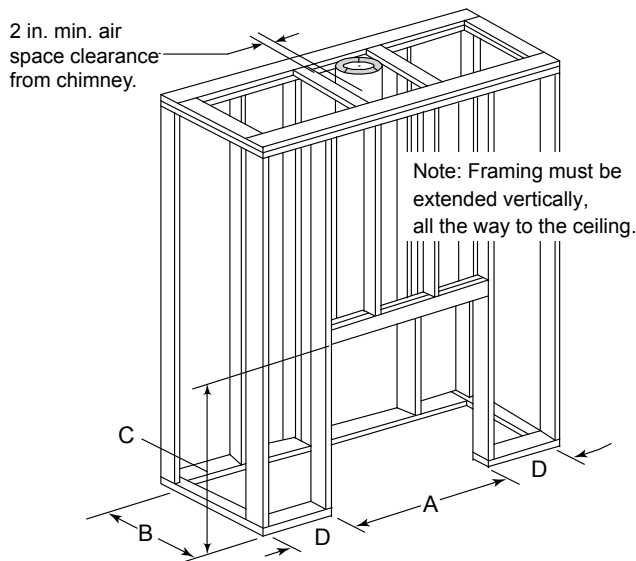

## Product Dimensions

PRODUCT DIMENSIONS				
Model	A	B	C	D
BIR36	36"	46-7/8"	31-1/8"	N/A
BIR42	42"	52-7/8"	37-1/8"	97-1/2"*
BIR50	50"	60-7/8"	45-1/8"	N/A

\*Transition collar included on BIR42 only

## Product Framing Dimensions

FRAMING DIMENSIONS				
Model	A	B**	C***	D
BIR36	47-7/8"	28-1/2"	74-1/4"	12"
BIR42	53-7/8"	28-3/8"	74-1/2"	12"
BIR50	61-7/8"	28-3/8"	74-1/2"	12"

\*\*If interior of chase will be drywalled, add the thickness to this measurement