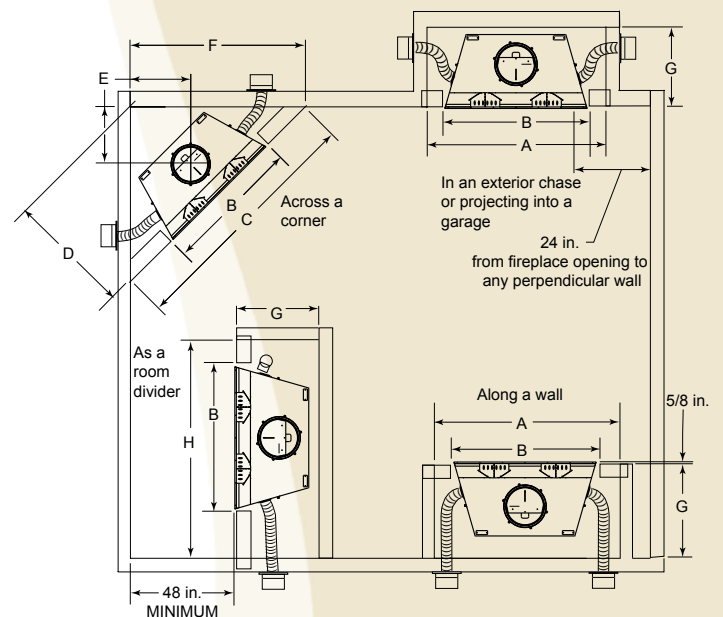

Appliance Location

NOTE: Both outside air kits MUST be installed.

APPLIANCE LOCATION DIMENSIONS								
Model	A	B	C	D	E	F	G	H
BIR36	72"	47-7/8"	89-1/8"	44-5/8"	20-3/8"	63-1/8"	28-1/2"	78"
BIR42	77-7/8"	53-7/8"	95-1/4"	47-5/8"	22-1/2"	67-3/8"	28-3/8"	84"
BIR50	85-7/8"	61-7/8"	103-1/4"	51-5/8"	25-1/4"	73"	29-3/8"	92"

**The strongest in the industry, Heatilator provides a comprehensive warranty on wood-burning products to be free from defects in materials and workmanship. For full warranty details go to heatilator.com.