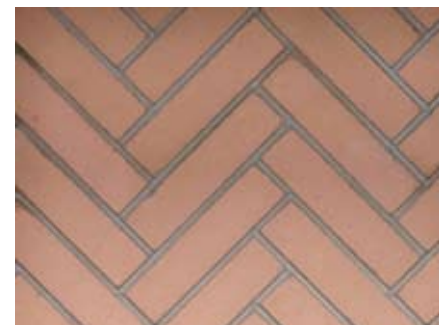

## Models

Fireplaces	BIR36	36" masonry-style woodburning fireplace
	BIR42	42" masonry-style woodburning fireplace
	BIR50	50" masonry-style woodburning fireplace
Molded Brick Panels (Mortar Included)	MMTB36	36" traditional molded brick panels
	MMHB36	36" herringbone molded brick panels
Panels	MMTB42	42" traditional molded brick panels
	MMHB42	42" herringbone molded brick panels
Included)	MMTB50	50" traditional molded brick panels
	MMHB50	50" herringbone molded brick panels

The transition from refractory to the exterior surround is seamless

Traditional Molded Brick Panel

Herringbone Molded Brick Panel